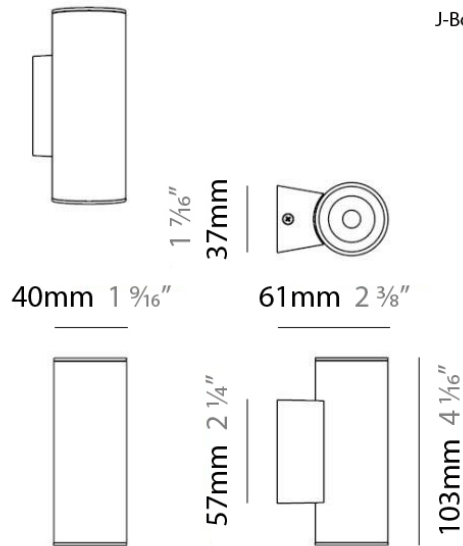

PHYSICAL

Shape: Cylinder
Diameter (mm): 40
Diameter (in): 1 9/16
Height (mm): 150
Height (in): 6
Weight (kg): 1.4
Weight (lbs): 3
Fixture Finish: WHI
Fixture Material: Metal

ELECTRICAL

Lamp Type: LED
Input Wattage (W): 4
Max. Wattage Per Lamp (W): 4
Dimming: Electronic Low Voltage Dimming
Input Voltage (V): 120Vac Direct Line
Lamp Voltage (V): 120

PHYSICAL

Shape: Cylinder
 Diameter (mm): 108
 Diameter (in): 4 1/4
 Length (mm): 40
 Length (in): 1 9/16
 Height (mm): 103
 Height (in): 4 1/16
 Extension (mm): 61
 Extension (in): 2 3/8
 Light Distribution: Uplight
 Weight (kg): 1.4
 Weight (lbs): 3
 Fixture Finish: Chrome
 Fixture Material: Metal

OPTICAL

RATINGS AND CERTIFICATIONS

Certified By: CSA Certified to UL and CSA Standards
 IP rating: IP20

Ø108mm 4 1/4"

J-Box cover plate Included

PROJECT	_____
TYPE	_____
NOTES	_____
QUANTITY	_____
DATE	_____

TUB LED SURFACE

D93137

GENERAL

Series: Tub LED
 Brand: Milan
 Division: Design
 Mounting Type: Surface
 Mounting Location: Wall
 Subcategory: Up/Down Light

PHYSICAL

Shape: Cylinder
 Diameter (mm): 108
 Diameter (in): 4 1/4
 Length (mm): 40
 Length (in): 1 9/16
 Height (mm): 153
 Height (in): 6
 Extension (mm): 61
 Extension (in): 2 3/8
 Light Distribution: Direct / Indirect
 Weight (kg): 1.4
 Weight (lbs): 3
 Fixture Finish: WHI
 Fixture Material: Metal