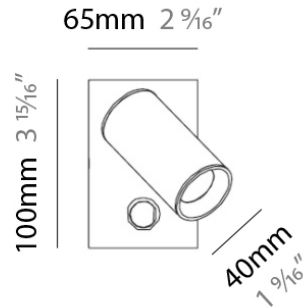

PROJECT	
TYPE	
NOTES	
QUANTITY	
DATE	

TUB LED SURFACE

D93203

GENERAL

Series: Tub LED
Brand: Milan
Division: Design
Mounting Type: Surface
Mounting Location: Wall
Subcategory: Spots

PHYSICAL

Diameter (mm): 40
Diameter (in): 1 9/16
Length (mm): 70
Length (in): 2 3/4
Height (mm): 100
Height (in): 3 15/16
Extension (mm): 120
Extension (in): 4 3/4

ELECTRICAL

Lamp Type: LED
Max. Wattage Per Lamp (W): 4
Dimming: Electronic Low Voltage Dimming
Driver Included: No
Lamp Voltage (V): 120

LED

Number of LEDs: 1
Color Temperature (°K): 2700
Nominal Lumen (lm): 300
CRI: >80 CRI

OPTICAL

RATINGS AND CERTIFICATIONS

Certified By: Certified for North American Standards
IP rating: IP20