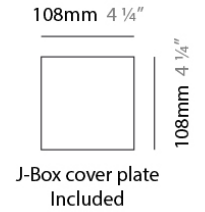

PROJECT	
TYPE	
NOTES	
QUANTITY	
DATE	

TUB LED SURFACE

D93203

GENERAL

Series: Tub LED
Brand: Milan
Division: Design
Mounting Type: Surface
Mounting Location: Wall
Subcategory: Spots

PHYSICAL

Diameter (mm): 40
Diameter (in): 1 9/16
Length (mm): 70
Length (in): 2 3/4
Height (mm): 100
Height (in): 3 15/16
Extension (mm): 120
Extension (in): 4 3/4

ELECTRICAL

Lamp Type: LED
Max. Wattage Per Lamp (W): 4
Dimming: Electronic Low Voltage Dimming
Driver Included: No
Lamp Voltage (V): 120

LED

Number of LEDs: 1
Color Temperature (°K): 2700
Nominal Lumen (lm): 300
CRI: >80 CRI

OPTICAL

RATINGS AND CERTIFICATIONS

Certified By: Certified for North American Standards
IP rating: IP20