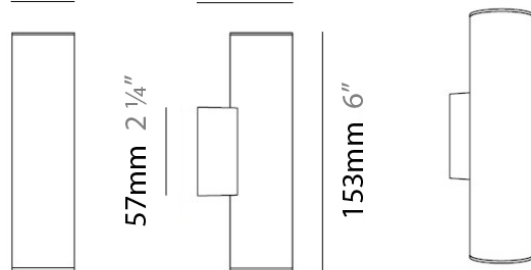

PHYSICAL

Shape: Cylinder
 Diameter (mm): 108
 Diameter (in): 4 1/4
 Length (mm): 40
 Length (in): 1 9/16
 Height (mm): 103
 Height (in): 4 1/16
 Extension (mm): 61
 Extension (in): 2 3/8
 Light Distribution: Uplight
 Weight (kg): 1.4
 Weight (lbs): 3
 Fixture Finish: Chrome
 Fixture Material: Metal

TUB LED SURFACE

D93137

GENERAL

Series: Tub LED
 Brand: Milan
 Division: Design
 Mounting Type: Surface
 Mounting Location: Wall
 Subcategory: Up/Down Light

PHYSICAL

Shape: Cylinder
 Diameter (mm): 108
 Diameter (in): 4 1/4
 Length (mm): 40
 Length (in): 1 9/16
 Height (mm): 153
 Height (in): 6
 Extension (mm): 61
 Extension (in): 2 3/8
 Light Distribution: Direct / Indirect
 Weight (kg): 1.4
 Weight (lbs): 3
 Fixture Finish: WHI
 Fixture Material: Metal

OPTICAL

RATINGS AND CERTIFICATIONS

Certified By: CSA Certified to UL and CSA Standards
 IP rating: IP20

Ø108mm 4 1/4"

J-Box cover plate Included

40mm 1 9/16" 61mm 2 3/8"

PROJECT	
TYPE	
NOTES	
QUANTITY	
DATE	

TUB LED SURFACE

D93203

GENERAL

Series: Tub LED
 Brand: Milan
 Division: Design
 Mounting Type: Surface
 Mounting Location: Wall
 Subcategory: Spots

PHYSICAL

Diameter (mm): 40
 Diameter (in): 1 9/16
 Length (mm): 70
 Length (in): 2 3/4
 Height (mm): 100
 Height (in): 3 15/16
 Extension (mm): 120
 Extension (in): 4 3/4