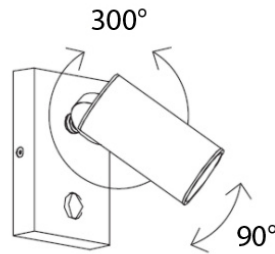

PROJECT	
TYPE	
NOTES	
QUANTITY	
DATE	

TUB LED SURFACE

D93203

GENERAL

Series: Tub LED
Brand: Milan
Division: Design
Mounting Type: Surface
Mounting Location: Wall
Subcategory: Spots

PHYSICAL

Diameter (mm): 40
Diameter (in): 1 9/16
Length (mm): 70
Length (in): 2 3/4
Height (mm): 100
Height (in): 3 15/16
Extension (mm): 120
Extension (in): 4 3/4

ELECTRICAL

Lamp Type: LED
Max. Wattage Per Lamp (W): 4
Dimming: Electronic Low Voltage Dimming
Driver Included: No
Lamp Voltage (V): 120

LED

Number of LEDs: 1
Color Temperature (°K): 2700
Nominal Lumen (lm): 300
CRI: >80 CRI

OPTICAL

RATINGS AND CERTIFICATIONS

Certified By: Certified for North American Standards
IP rating: IP20