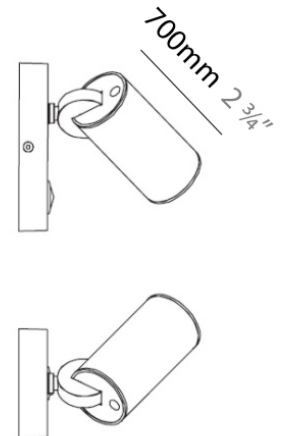

PROJECT	
TYPE	
NOTES	
QUANTITY	
DATE	

TUB LED SURFACE

D93203

GENERAL

Series: Tub LED
Brand: Milan
Division: Design
Mounting Type: Surface
Mounting Location: Wall
Subcategory: Spots

PHYSICAL

Diameter (mm): 40
Diameter (in): 1 9/16
Length (mm): 70
Length (in): 2 3/4
Height (mm): 100
Height (in): 3 15/16
Extension (mm): 120
Extension (in): 4 3/4

ELECTRICAL

Lamp Type: LED
Max. Wattage Per Lamp (W): 4
Dimming: Electronic Low Voltage Dimming
Driver Included: No
Lamp Voltage (V): 120

LED

Number of LEDs: 1
Color Temperature (°K): 2700
Nominal Lumen (lm): 300
CRI: >80 CRI

OPTICAL

RATINGS AND CERTIFICATIONS

Certified By: Certified for North American Standards
IP rating: IP20