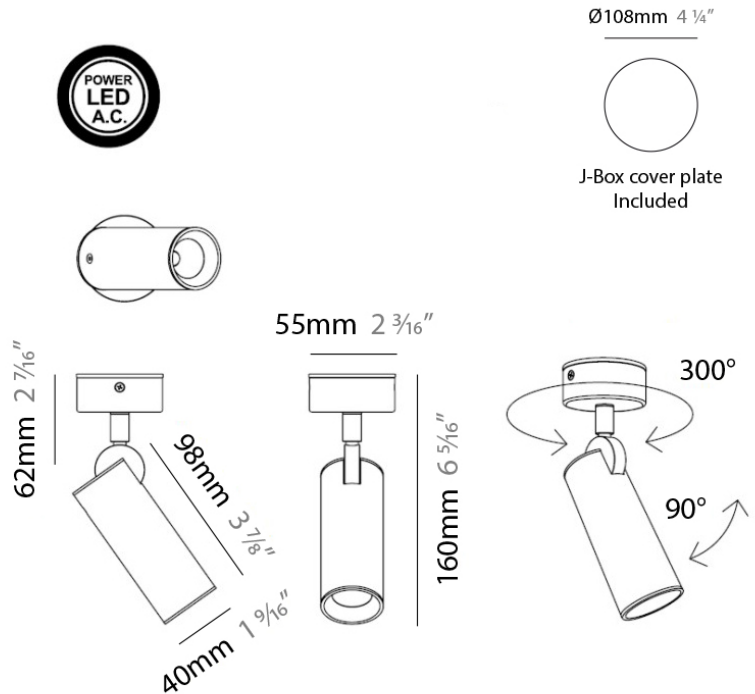

TUB LED SURFACE

D92103

PROJECT	
TYPE	
NOTES	
QUANTITY	
DATE	

GENERAL

Series: Tub LED
Brand: Milan
Division: Design
Mounting Type: Surface
Mounting Location: Wall / Ceiling
Subcategory: Spots

PHYSICAL

Diameter (mm): 55
Diameter (in): 2 ³/₁₆
Height (mm): 160
Height (in): 6 ⁵/₁₆
Extension (mm): 160
Extension (in): 6 ⁵/₁₆
Weight (kg): 1.4
Weight (lbs): 3

ELECTRICAL

Lamp Type: LED
Input Wattage (W): 4
Max. Wattage Per Lamp (W): 4
Dimming: Electronic Low Voltage Dimming
Input Voltage (V): 120

LED

Number of LEDs: 1
Color Temperature (°K): 2700
Nominal Lumen (lm): 300
CRI: >80 CRI

OPTICAL

RATINGS AND CERTIFICATIONS

Certified By: CSA Certified to UL and CSA Standards
IP rating: IP20